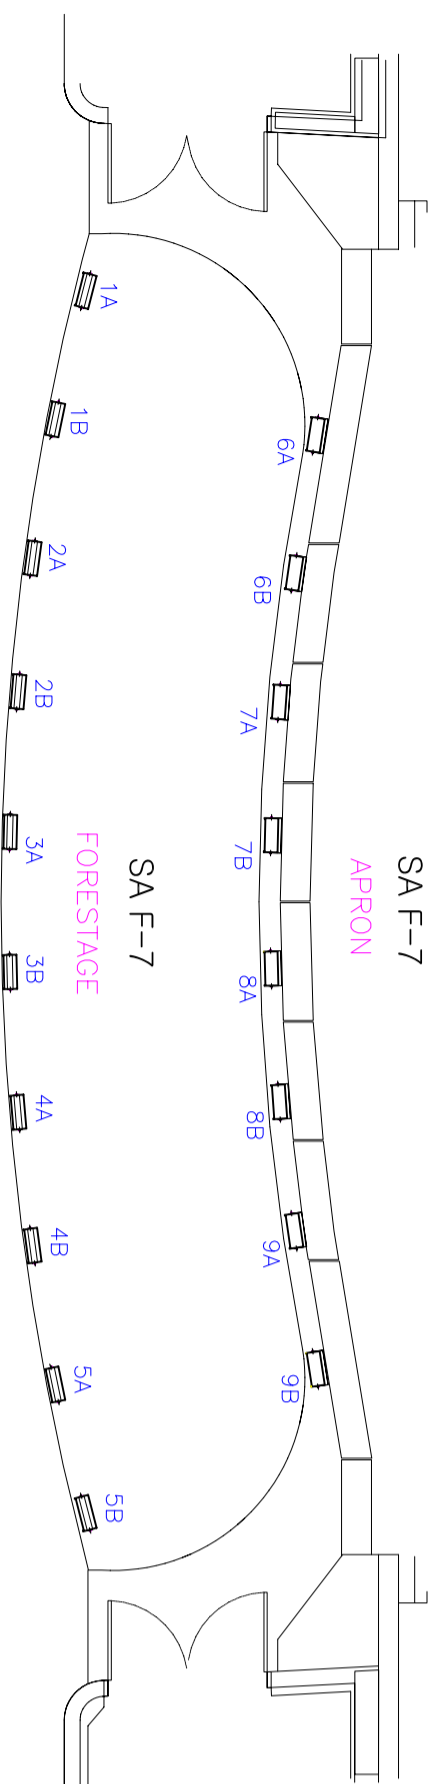

LOUDSPEAKER ARRANGEMENT

FRONT FILL SPEAKERS

SURROUND SPEAKERS

<NOTE>

PROSCENIUM		MEYER SOUND	MSL-4	6EA
		MEYER SOUND	CQ-1	9EA
		MEYER SOUND	650-P	4EA
SURROUND	LEFT	STAGE ACCOMPANY F-7		10EA
	RIGHT	STAGE ACCOMPANY F-7		10EA
	REAR	STAGE ACCOMPANY F-7		8EA
FRONT FILL	APRON	STAGE ACCOMPANY F-7		8EA
	FORESTAGE	STAGE ACCOMPANY F-7		10EA
	2nd UNDER BALCONY	STAGE ACCOMPANY F-7		6EA
	1st UNDER BALCONY	STAGE ACCOMPANY F-7		6EA

LG ARTS CENTER SOUND SYSTEM

TITLE
DATE
COMPANY
PRODUCER

SCALE
DESIGNER
REMARK

NON SCALE