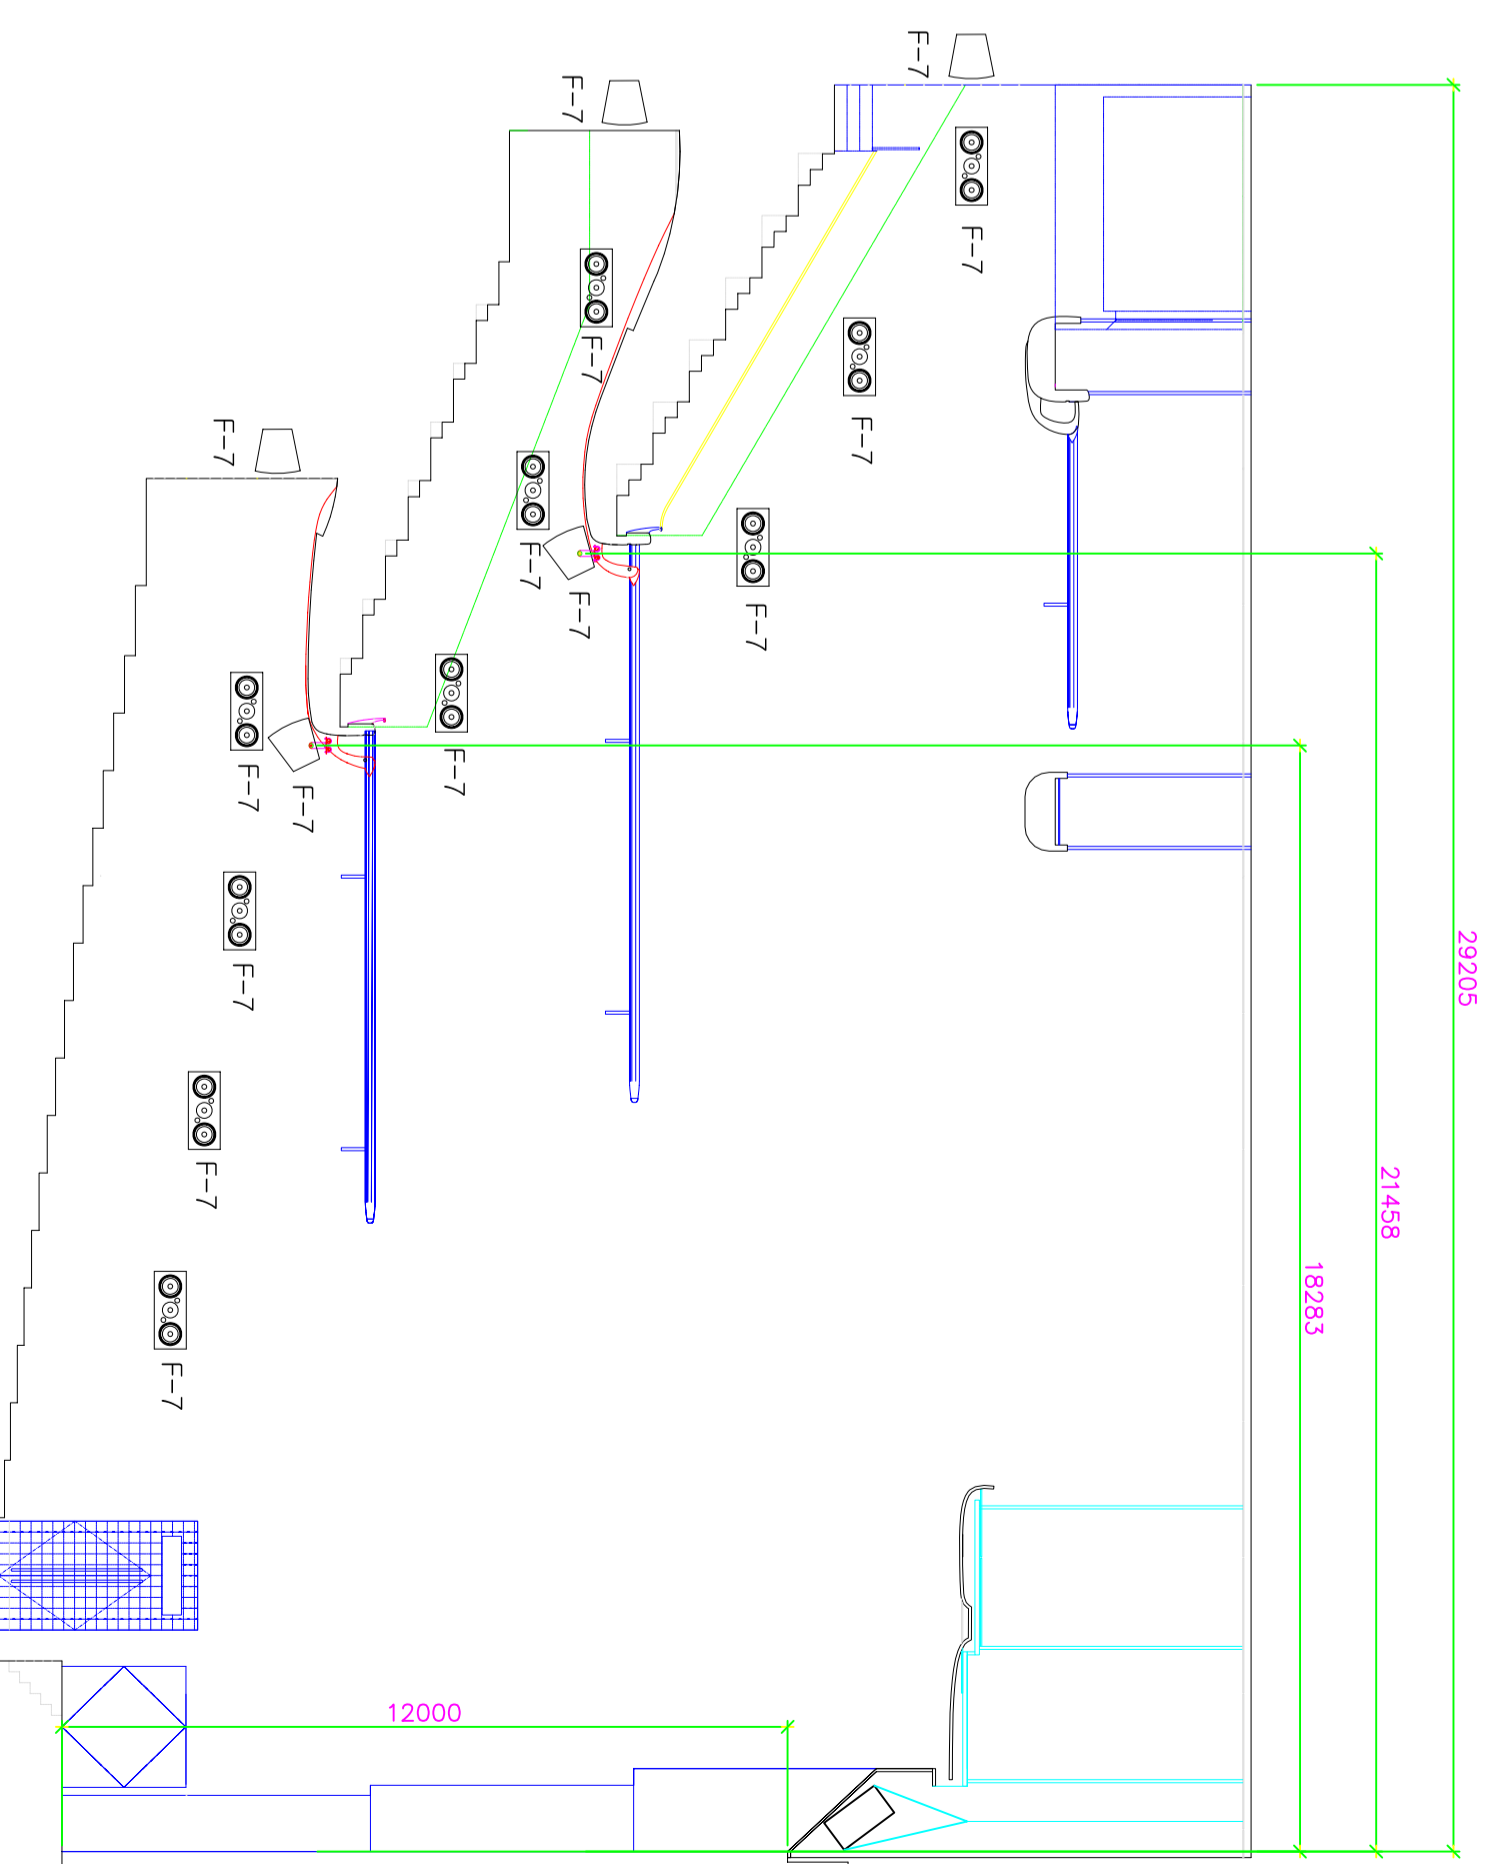

LOUDSPEAKER ARRANGEMENT

FRONT FILL SPEAKERS

SURROUND SPEAKERS

<NOTE>

PROSCENIUM		MEYER SOUND	MSL-4	6EA
		MEYER SOUND	CQ-1	9EA
		MEYER SOUND	650-P	4EA
SURROUND	LEFT	STAGE ACCOMPANY F-7		10EA
	RIGHT	STAGE ACCOMPANY F-7		10EA
	REAR	STAGE ACCOMPANY F-7		8EA
FRONT FILL	APRON	STAGE ACCOMPANY F-7		8EA
	FORESTAGE	STAGE ACCOMPANY F-7		10EA
	2nd UNDER BALCONY	STAGE ACCOMPANY F-7		6EA
	1st UNDER BALCONY	STAGE ACCOMPANY F-7		6EA

LG ARTS CENTER SOUND SYSTEM

TITLE
DATE
COMPANY
PRODUCER

SCALE
DESIGNER
REMARK

NON SCALE